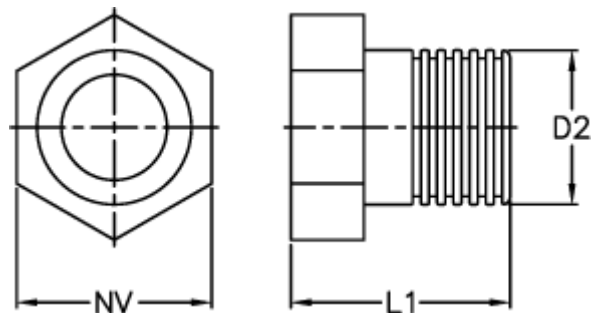

Article number: 027118913000

Description: Norma end piece BST R1/2

Measures

$D2 = R\ 1/2$

$L1 = 27.5$

$NV = 22$